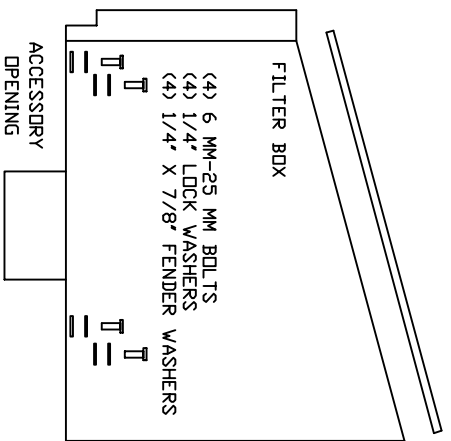

VOLANT AIR INTAKE SYSTEMS
 PART NO.: 150536/151536
 INSTALLATION INSTRUCTIONS
 WWW.VOLANTPERFORMANCE.COM
 TECH SUPPORT: (909) 476-7225

150536/151536 PARTS LIST

1	VOLANT FILTER BOX	4	1/4" LOCK WASHERS	2	ADAPTER GASKETS
1	VOLANT FILTER BOX LID	1	#056 CLAMPS	1	5/13" HEX KEY
1	VOLANT FILTER BOX ADAPTER	1	#060 CLAMPS		
1	VOLANT AIR FLOW DUCT	4	6 MM-25 BOLTS		ONLY FOR VOLANT 15153
1	POWERCORE FILTER W/CLAMP	3	10/32" X 3/4" BOLTS	1	RUBBER GROMMET - ONLY 15153
5	1/4"-20 TRUSS HEAD SCREWS	4	1/4" X 7/8" FENDER WASHERS		
5	1/4" RUBBER WASHERS	1	3 3/4" X 3 1/2" SLEEVE		

NOTE:
 ON PART # 15153 USE AN OE RUBBER GROMMET SUPPLIED BY VOLANT ON THE STOCK DUCT.
 PART # 15053 USE THE OE RUBBER GROMMET SUPPLIED ON THE STOCK DUCT.