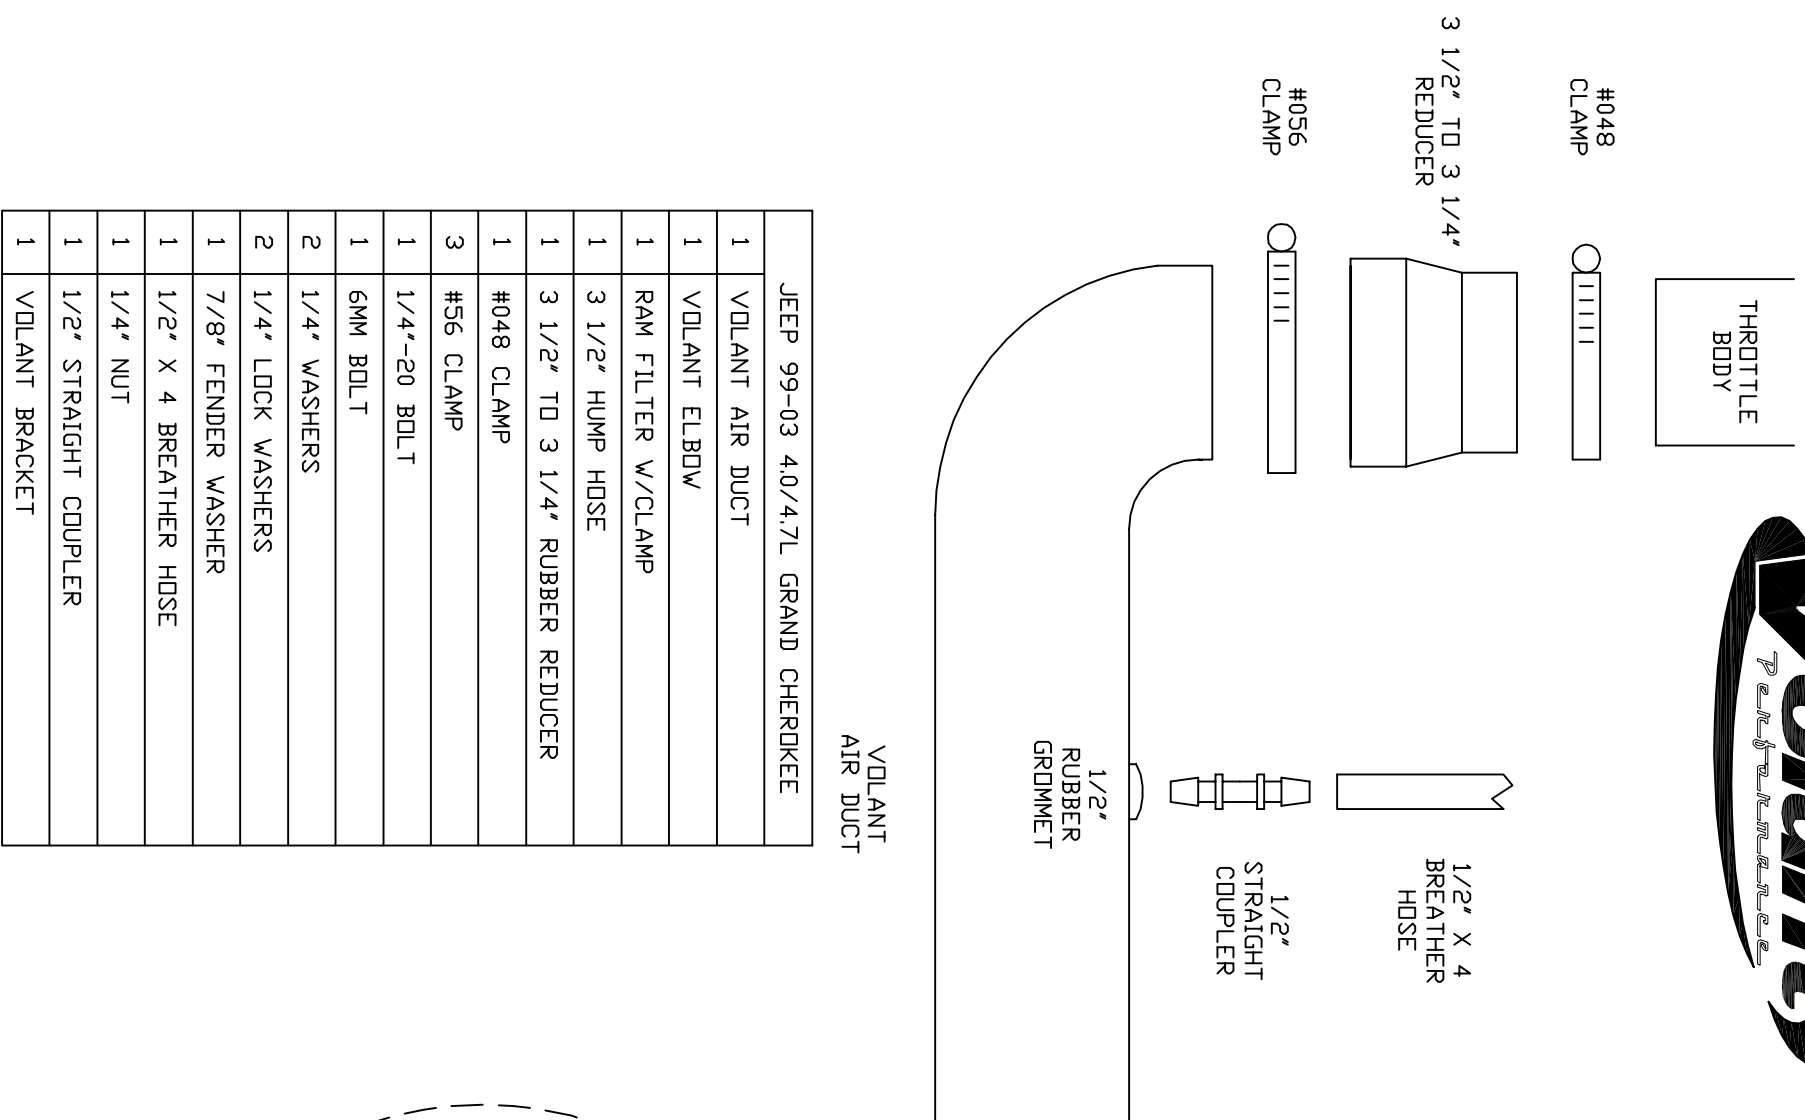

VOLANT AIR INTAKE SYSTEMS
 JEEP 99-03 4.0/4.7L GRAND CHEROKEE
 PART NO.: 27847
 INSTALLATION INSTRUCTIONS
 OFF ROAD USE ONLY
 WWW.VOLANTPERFORMANCE.COM
 TECH SUPPORT: (909) 476-7225

JEEP 99-03 4.0/4.7L GRAND CHEROKEE	
1	VOLANT AIR DUCT
1	VOLANT ELBOW
1	RAM FILTER W/CLAMP
1	3 1/2" HUMP HOSE
1	3 1/2" TO 3 1/4" RUBBER REDUCER
1	#048 CLAMP
3	#56 CLAMP
1	1/4"-20 BOLT
1	6MM BOLT
2	1/4" WASHERS
2	1/4" LOCK WASHERS
1	7/8" FENDER WASHER
1	1/2" X 4 BREATHER HOSE
1	1/4" NUT
1	1/2" STRAIGHT COUPLER
1	VOLANT BRACKET